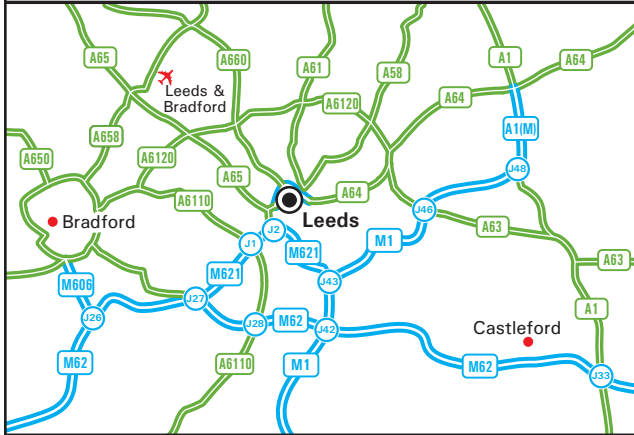

SHOOSMITHS

Platform, 9th Floor
New Station Street
Leeds LS1 4JB

T: +44 (0)3700 863 000 - F: +44 (0)3700 867 301
DX 423001 Leeds 84
Email: leeds@shoosmiths.com

From M1

- Leave the M1 at Junction 43 and join the M621.
- Continue on the M621 to Junction 3 (signposted "City Centre & Holbeck").
- Follow the signs for the City Centre and the A653, which leads onto Neville Street.
- Pass over the River Aire, and Direct Line on your left.
- For Parking - At the traffic lights turn right onto Sovereign Street.
- Take the first left onto Pitt Row and follow the road around to the end.
- The entrance is the shutter gate/garage door underneath the arches.
- The entrance is signed with the Platform logo.

From M62 (Westbound)

- Leave the M62 at Junction 29 (signposted "London, Leeds, Wakefield and M1").
- Join the M1 Northbound following signs for Leeds City Centre (follow directions above from M1).

By Train

- Leeds is the nearest mainline railway station.
- Platform is directly above Leeds Train Station. When leaving the station through the turnstiles, proceed directly ahead towards Marks and Spencer's, using these doors to exit the entrance to Platform is on the right.
- For further information about train times and fares, please telephone National Rail Enquiries Line on 03457 48 49 50, or visit www.nationalrail.co.uk